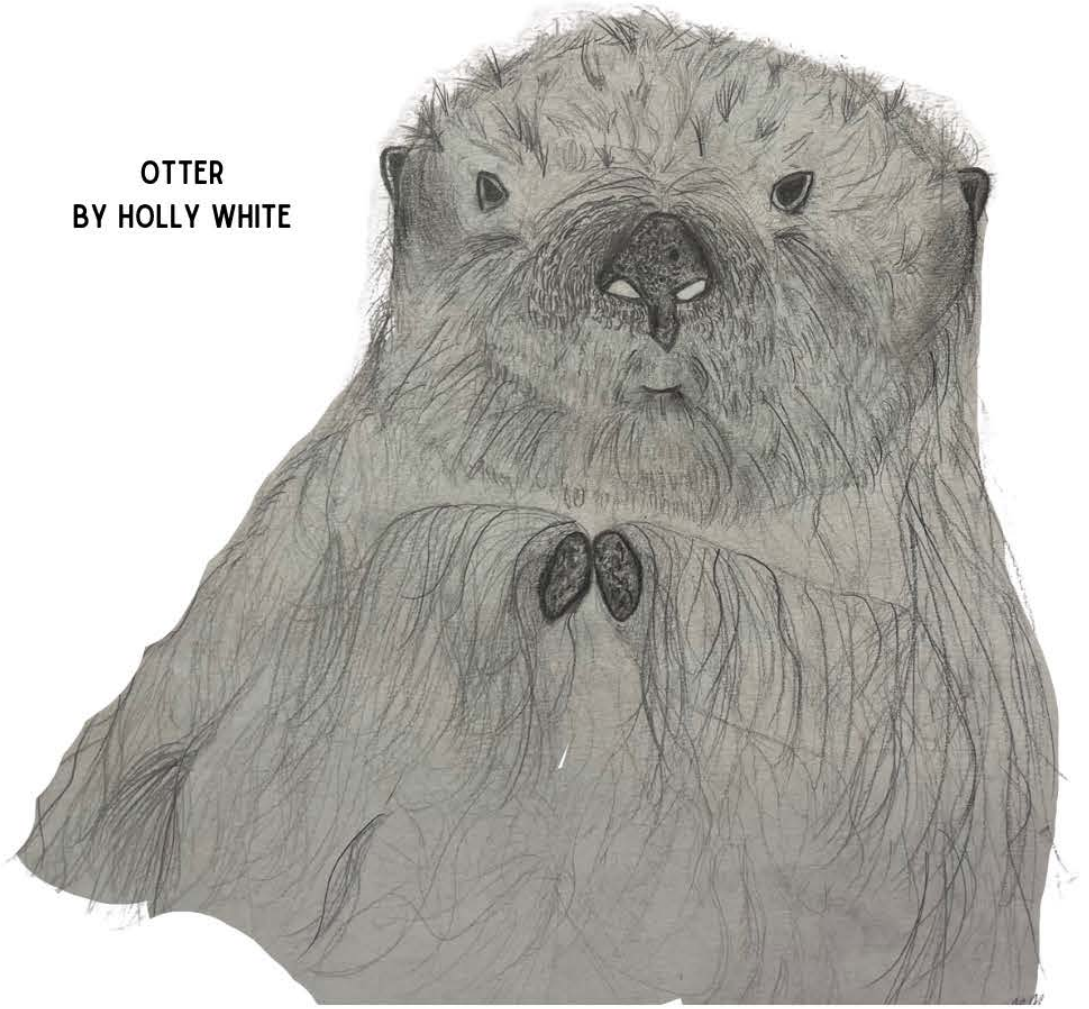

O

OTTER
BY HOLLY WHITE